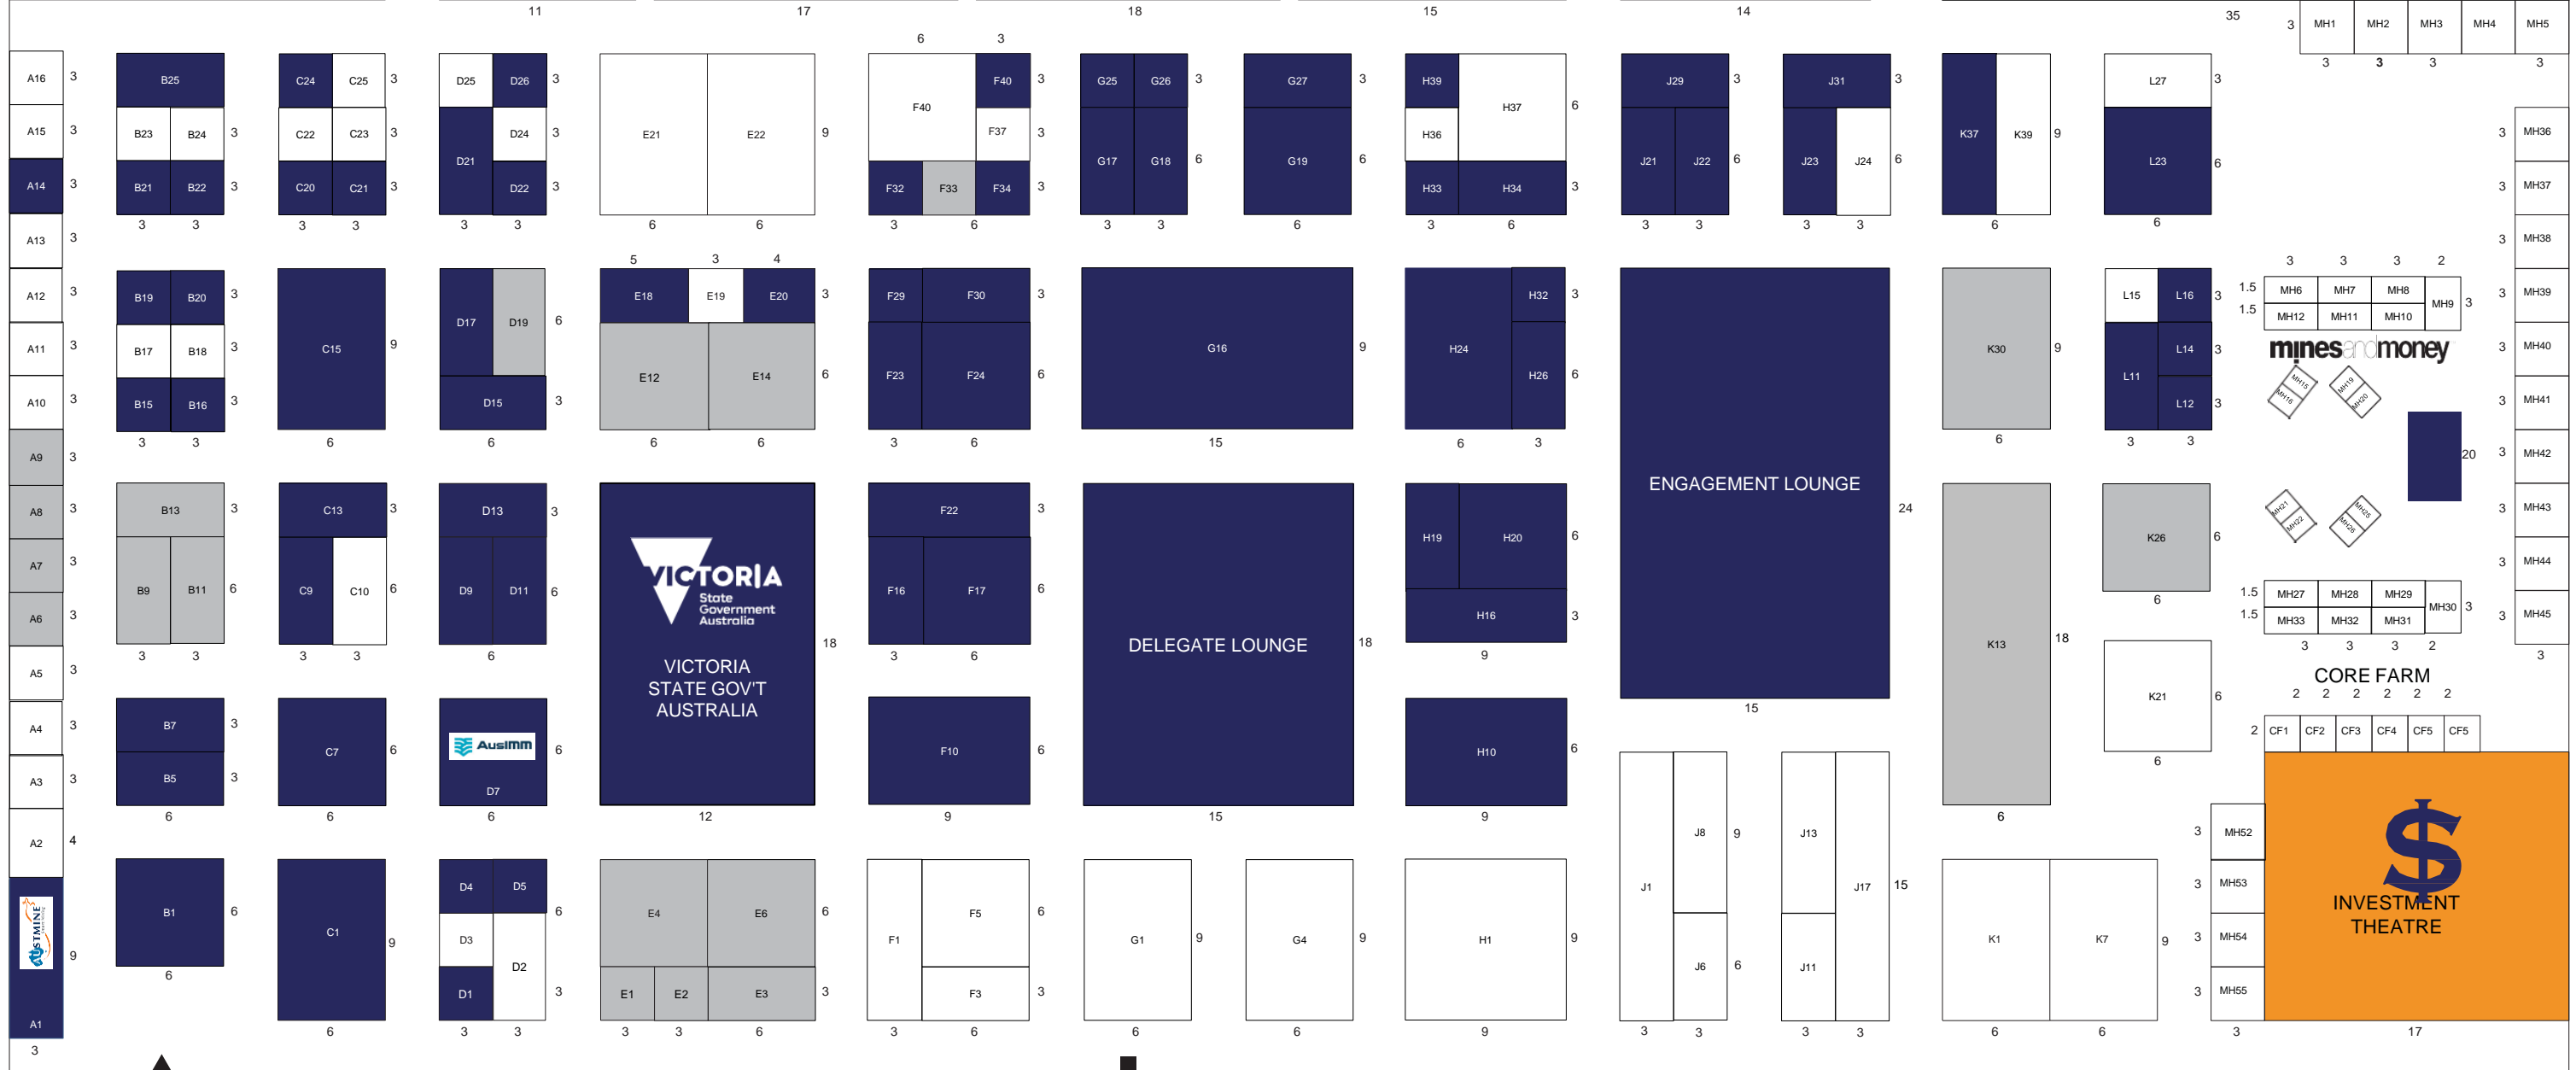

MEETING ROOMS

TECHNOLOGY THEATRE 1

TECHNOLOGY THEATRE 2

COLLABORATION THEATRE

CAFE

ASCENT

PLENARY & GLOBAL OPPORTUNITIES THEATRE

ENTRANCE

EXIT

SOLD

RESERVED